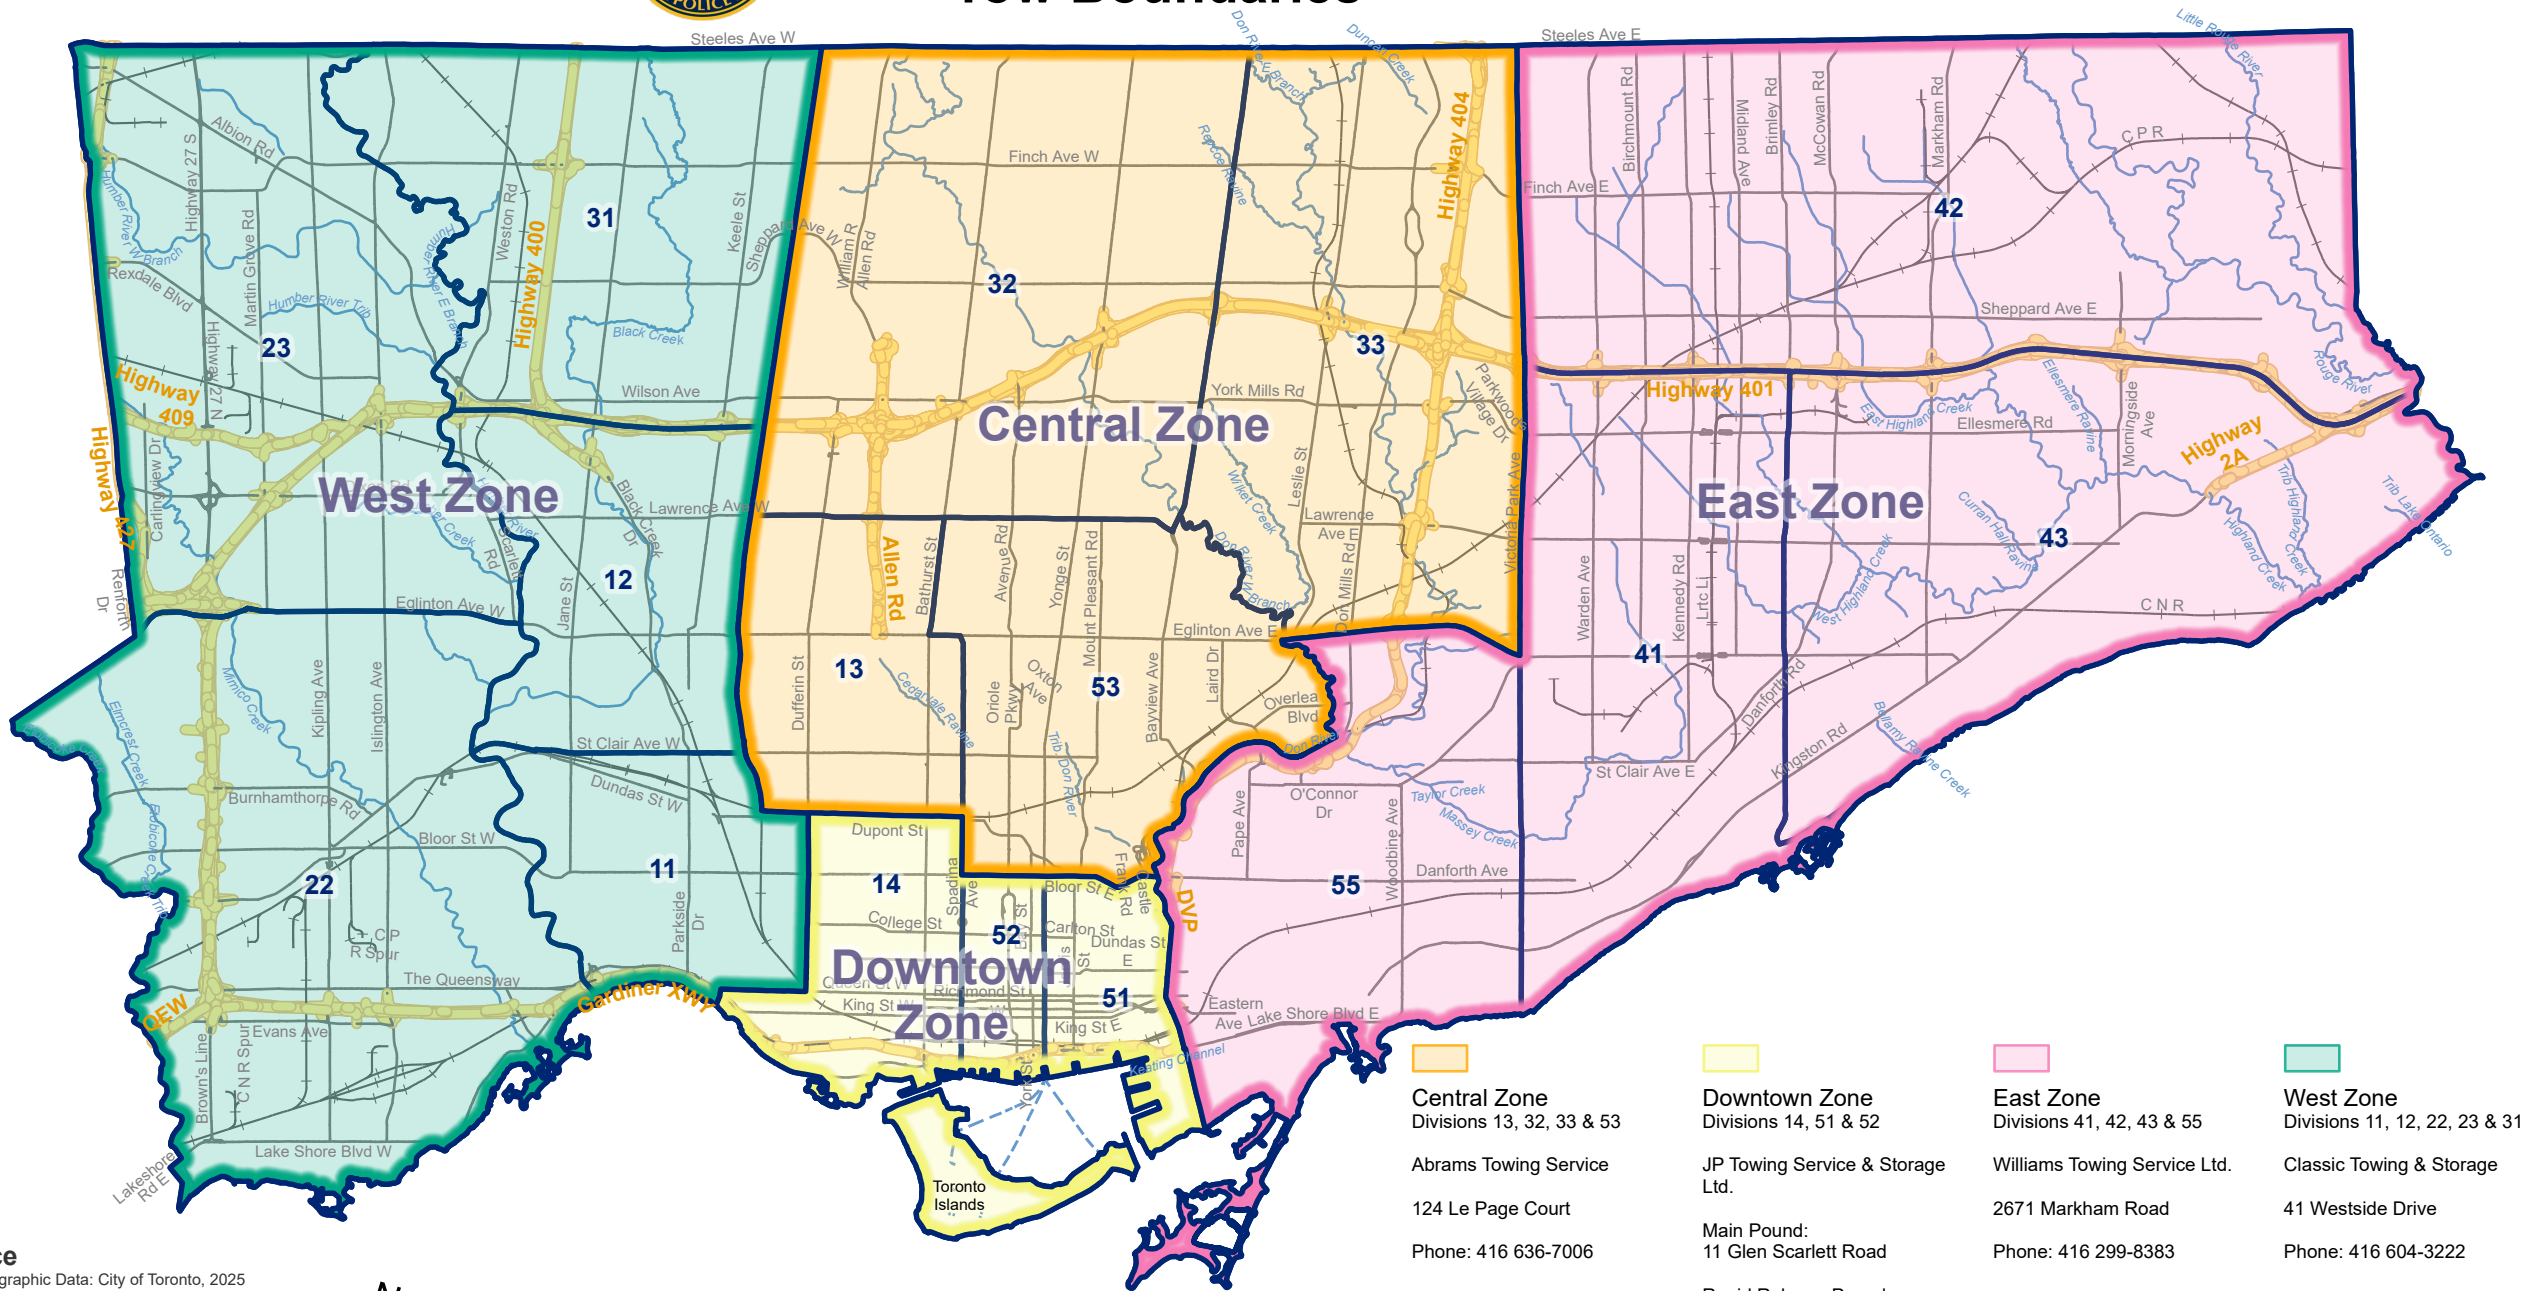

Toronto Police Service

Tow Boundaries

Source
Base Geographic Data: City of Toronto, 2025
Produced by: TPS Communications Services
Revised by: L Gal 89402, April 2025