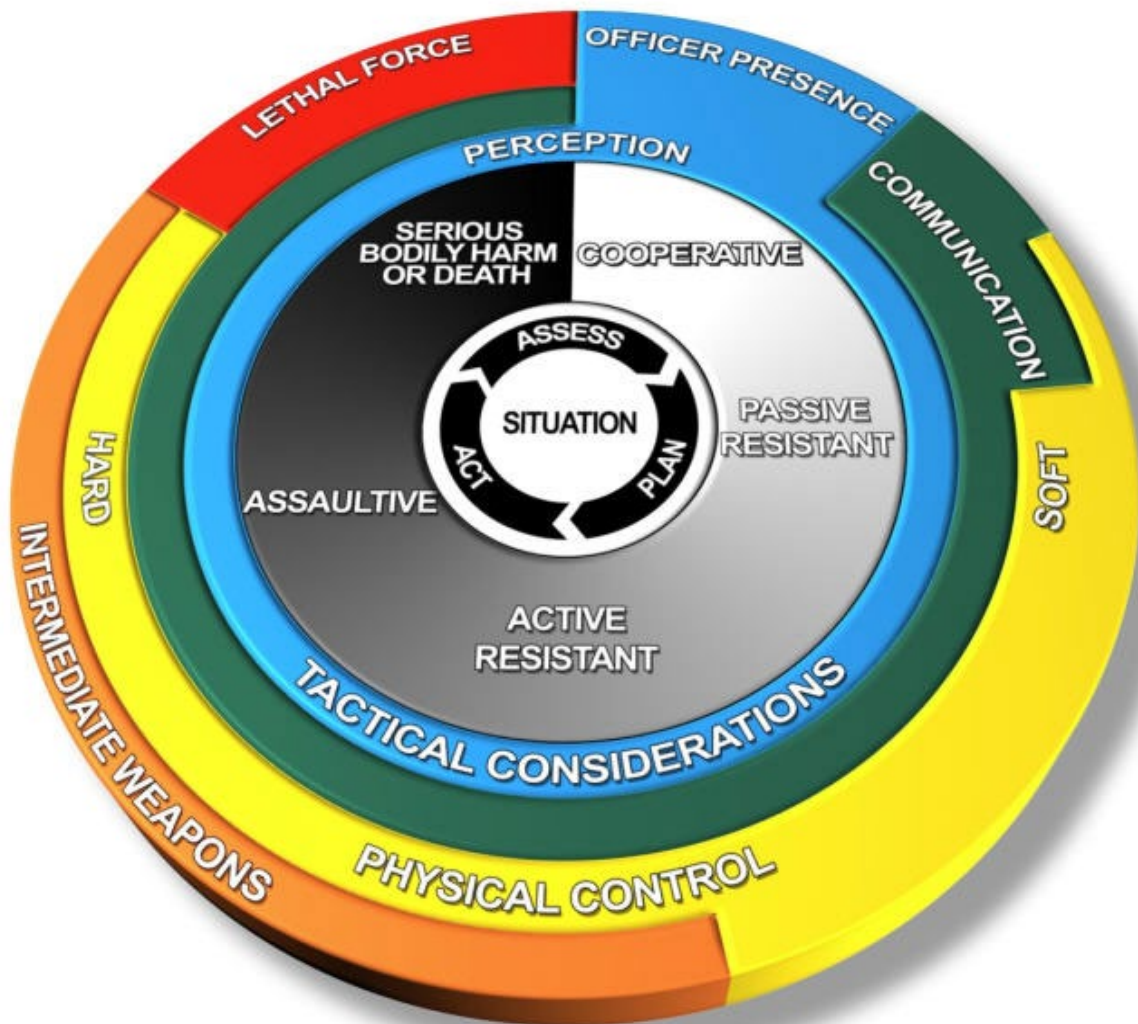

# 15-01 Appendix A

## Provincial Use of Force Model

Status: Amended

Issued: 2022.07.06

Replaces: 2020.01.03

We are dedicated to delivering police services, in partnership with our communities, to keep Toronto the best and safest place to be.