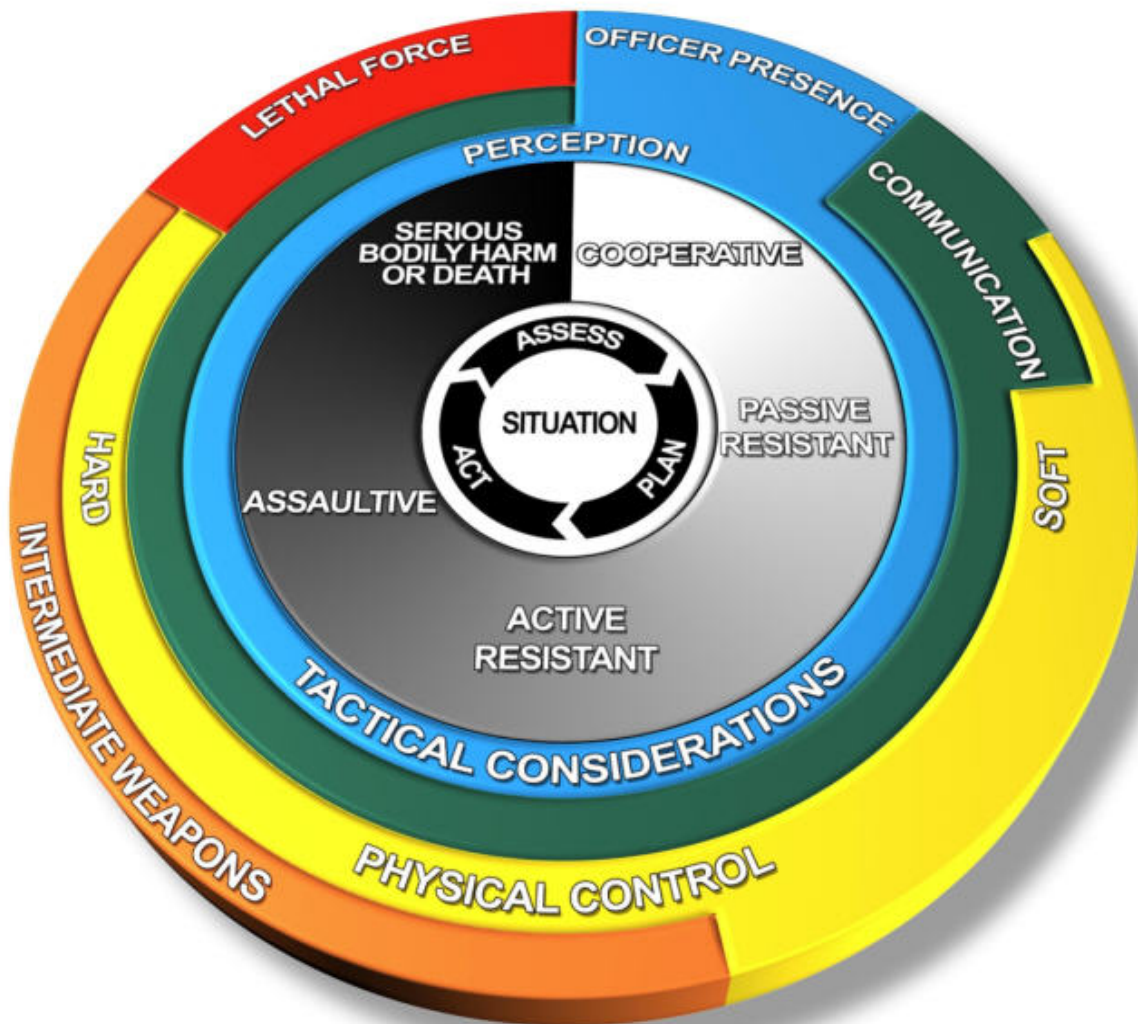

# 15-01 Appendix A

## Provincial Use of Force Model

Status: Amended

Issued: 2020.01.03

Replaces: 2015.06.02

We are dedicated to delivering police services, in partnership with our communities, to keep Toronto the best and safest place to be.